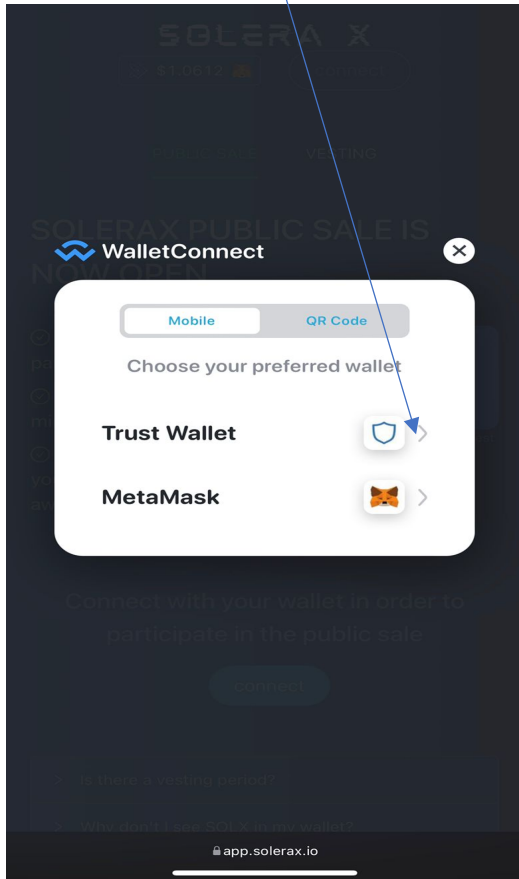

SOLERA X

Conectati walletul cu TrustWallet

Selectati Trust Wallet

SoleraX wants to connect to your wallet

app.solerax.io

Main wallet
0x7AbF6...bFabE77

Apasati si selectati Smart Chain

- View your wallet balance and activity
- Request approval for transactions

Main Wallet

SoleraX wants to connect to your wallet

app.solerax.io

Main wallet
0x7AbF6...bFabE77

- View your wallet balance and activity
- Request approval for transactions