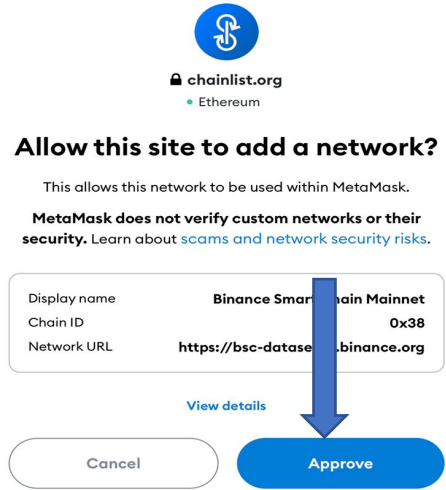

SOLERA X

METAMASK

Conectati walletul cu Metamask

Important!!!**Video** – cum va conectati walletul la Metamask pentru a vedea monedele –

<https://we.tl/t-9Eexsr27W>

In Metamask in stg, apasati pe cele 3 liniute si se va deschide aceasta pagina

Apasati pe Browser!!

Scripteti apoi chainlist.org

Chainlist

Helping users connect to EVM powered networks

Chainlist is a list of EVM networks. Users can use the information to connect their wallets and Web3 middleware providers to the appropriate Chain ID and Network ID to connect to the correct chain.

Add Your Network +

View Source Code
Version 1.0.7

Selectati
Binance
Smart Chain
– si Connect
Wallet

Scripteti BSC

Connect Wallet

Connect Wallet

SOLERA X

Selectati apoi Connect, Approve si Switch Network