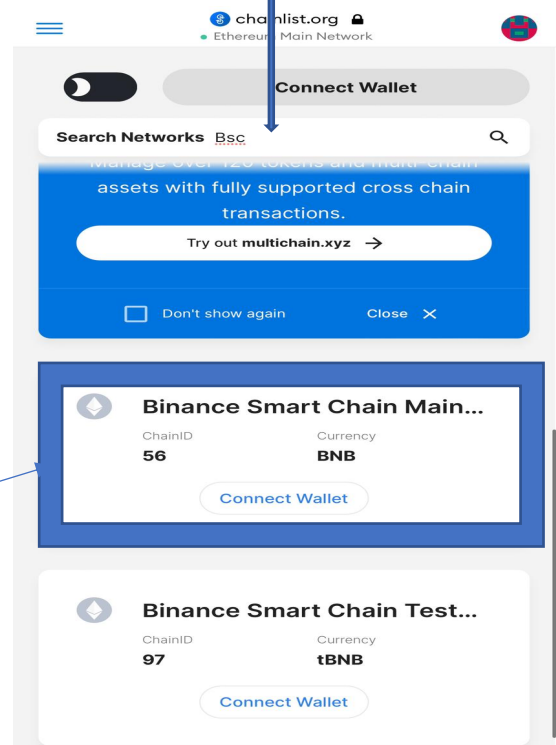

SOLERA X

METAMASK

Conectati walletul cu Metamask

Important!!!**Video** – cum va conectati walletul la Metamask pentru a vedea monedele –

<https://we.tl/t-9Eexsr27W>

In Metamask in stg, apasati pe cele 3 liniute si se va deschide aceasta pagina

Apasati pe Browser!!

Scripteti apoi chainlist.org

Chainlist

Helping users connect to EVM powered networks

Chainlist is a list of EVM networks. Users can use the information to connect their wallets and Web3 middleware providers to the appropriate Chain ID and Network ID to connect to the correct chain.

Add Your Network +

View Source Code
Version 1.0.7

Selectati
Binance
Smart Chain
– si Connect
Wallet

Scripteti BSC

Connect Wallet

Connect Wallet

SOLERA X

Selectati apoi Connect, Approve si Switch Network