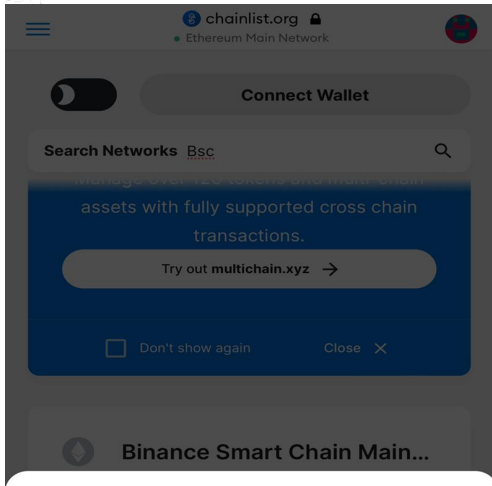

SOLERA X

METAMASK

Conectati walletul cu Metamask

Important!!!**Video** – cum va conectati walletul la Metamask pentru a vedea monedele –

<https://we.tl/t-9Eexsr27W>

In Metamask in stg, apasati pe cele 3 liniute si se va deschide aceasta pagina

Apasati pe Browser!!

Scripteti apoi chainlist.org

Chainlist

Helping users connect to EVM powered networks

Chainlist is a list of EVM networks. Users can use the information to connect their wallets and Web3 middleware providers to the appropriate Chain ID and Network ID to connect to the correct chain.

Add Your Network +

View Source Code
Version 1.0.7

Selectati
Binance
Smart Chain
– si Connect
Wallet

Scripteti BSC

Connect Wallet

Connect Wallet

SOLERA X

Selectati apoi Connect, Approve si Switch Network