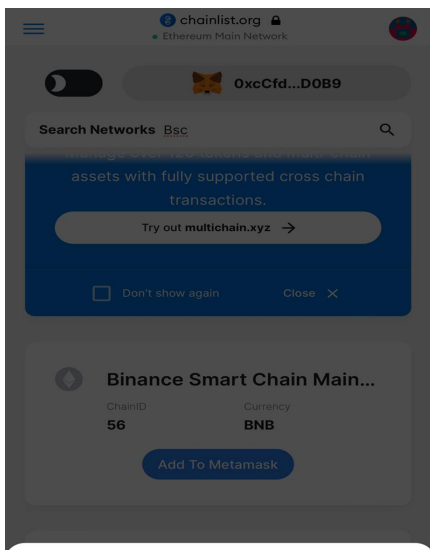

SOLERA X

METAMASK

Conectati walletul cu Metamask

Important!!!**Video** – cum va conectati walletul la Metamask pentru a vedea monedele –

<https://we.tl/t-9Eexsr27W>

In Metamask in stg, apasati pe cele 3 liniute si se va deschide aceasta pagina

Apasati pe Browser!!

Scripteti apoi chainlist.org

Chainlist

Helping users connect to EVM powered networks

Chainlist is a list of EVM networks. Users can use the information to connect their wallets and Web3 middleware providers to the appropriate Chain ID and Network ID to connect to the correct chain.

Add Your Network +

View Source Code
Version 1.0.7

Selectati
Binance
Smart Chain
– si Connect
Wallet

Scripteti BSC

Connect Wallet

Connect Wallet

SOLERA X

Selectati apoi Connect, Approve si Switch Network