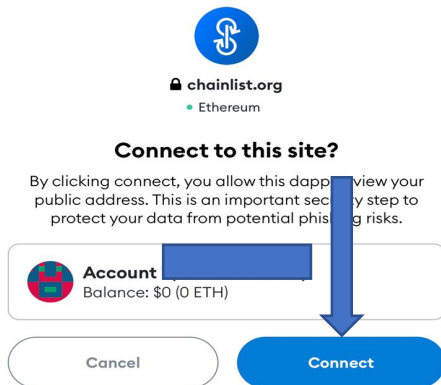

SOLERA X

METAMASK

Conectati walletul cu Metamask

Important!!!**Video** – cum va conectati walletul la Metamask pentru a vedea monedele –

<https://we.tl/t-9Eexsr27W>

In Metamask in stg, apasati pe cele 3 liniute si se va deschide aceasta pagina

Apasati pe Browser!!

Scripteti apoi chainlist.org

Chainlist

Helping users connect to EVM powered networks

Chainlist is a list of EVM networks. Users can use the information to connect their wallets and Web3 middleware providers to the appropriate Chain ID and Network ID to connect to the correct chain.

Add Your Network +

View Source Code
Version 1.0.7

Selectati
Binance
Smart Chain
– si Connect
Wallet

Scripteti BSC

Connect Wallet

Connect Wallet

SOLERA X

Selectati apoi Connect, Approve si Switch Network