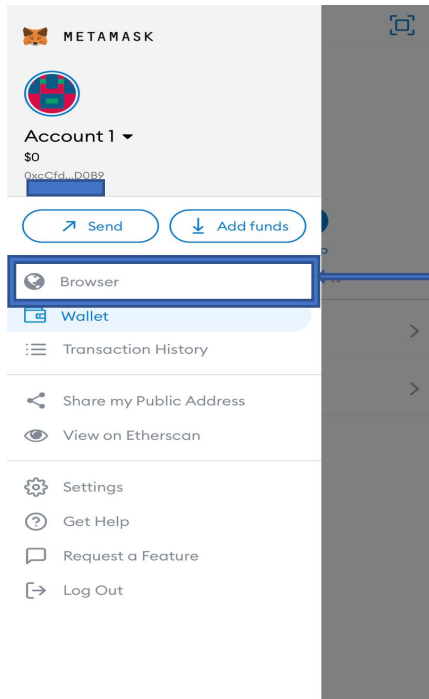

SOLERA X

METAMASK

Conectati walletul cu Metamask

Important!!!**Video** – cum va conectati walletul la Metamask pentru a vedea monedele –

<https://we.tl/t-9Eexsr27W>

In Metamask in stg, apasati pe cele 3 liniute si se va deschide aceasta pagina

Apasati pe Browser!!

Scripteti apoi chainlist.org

Chainlist

Helping users connect to EVM powered networks

Chainlist is a list of EVM networks. Users can use the information to connect their wallets and Web3 middleware providers to the appropriate Chain ID and Network ID to connect to the correct chain.

Add Your Network +

View Source Code
Version 1.0.7

Selectati
Binance
Smart Chain
– si Connect
Wallet

Scripteti BSC

Connect Wallet

Connect Wallet

SOLERA X

Selectati apoi Connect, Approve si Switch Network