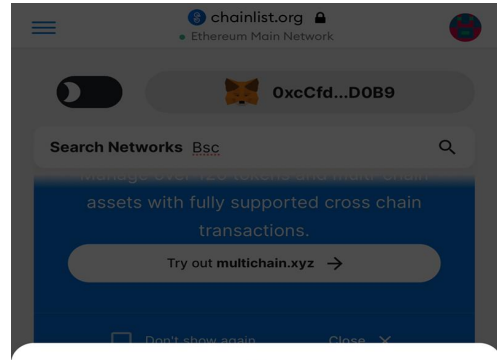

SOLERA X

METAMASK

Conectati walletul cu Metamask

Important!!!**Video** – cum va conectati walletul la Metamask pentru a vedea monedele –

<https://we.tl/t-9Eexsr27W>

In Metamask in stg, apasati pe cele 3 liniute si se va deschide aceasta pagina

Apasati pe Browser!!

Scripteti apoi chainlist.org

Chainlist

Helping users connect to EVM powered networks

Chainlist is a list of EVM networks. Users can use the information to connect their wallets and Web3 middleware providers to the appropriate Chain ID and Network ID to connect to the correct chain.

Add Your Network +

View Source Code
Version 1.0.7

Selectati
Binance
Smart Chain
– si Connect
Wallet

Scripteti BSC

Connect Wallet

Connect Wallet

SOLERA X

Selectati apoi Connect, Approve si Switch Network